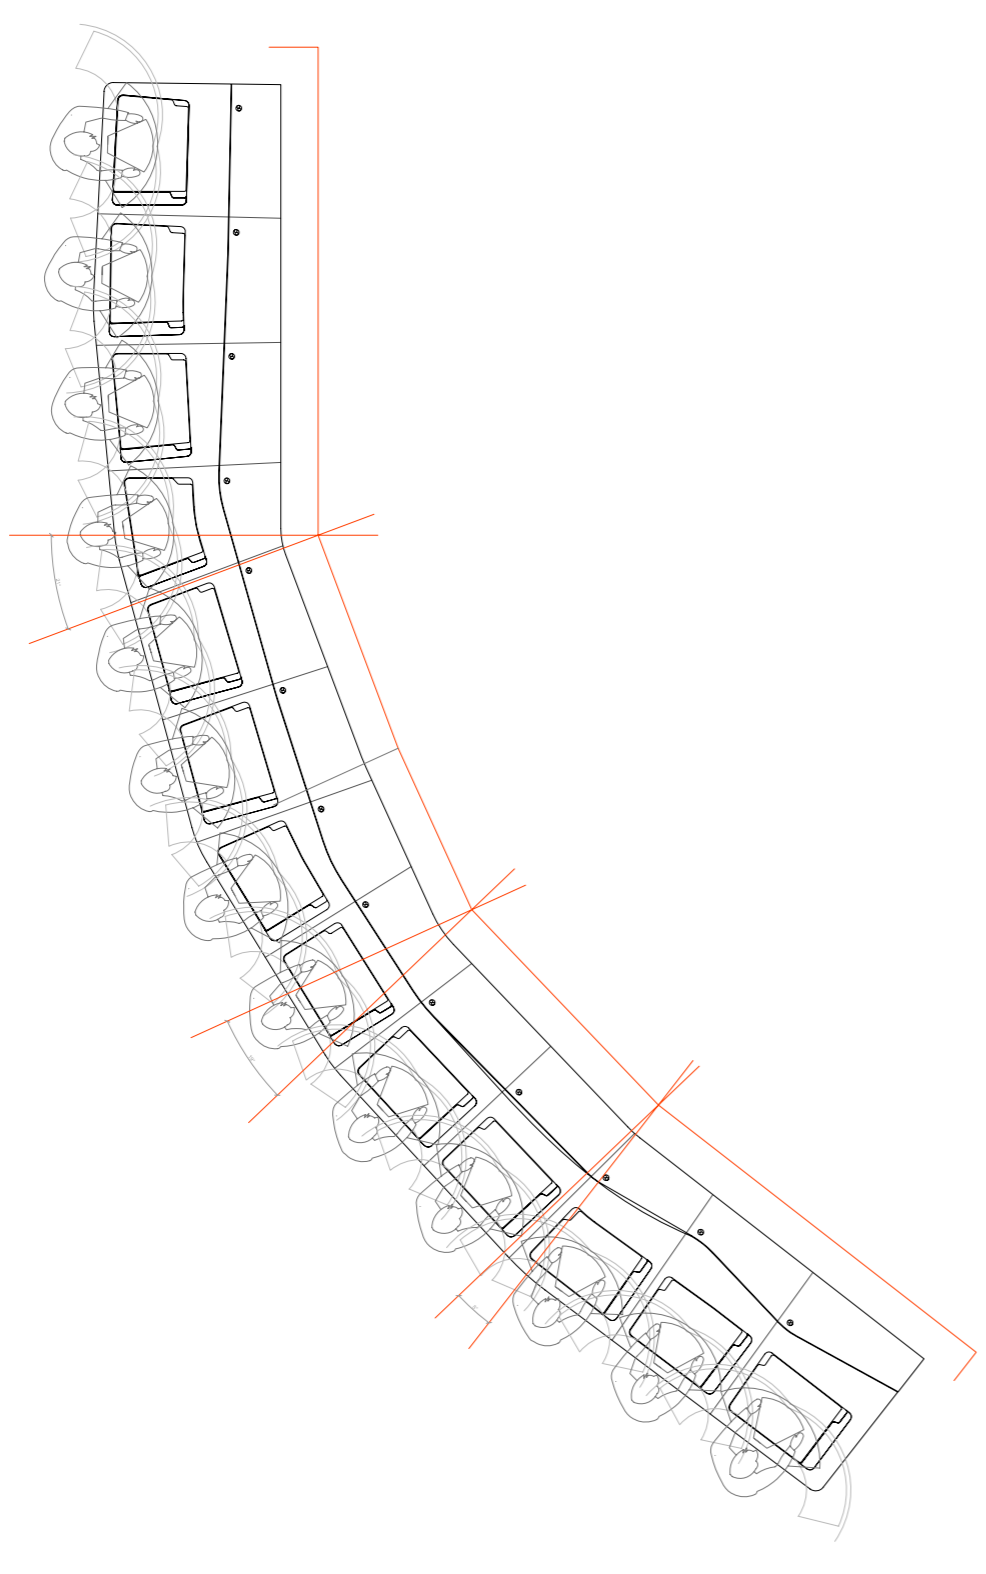

Developed Elevation [Aluminum folded structure pattern]
Scale 1:10

Plan [Developed Elevation]
Scale 1:40

Repeated Pattern
Scale 1:5